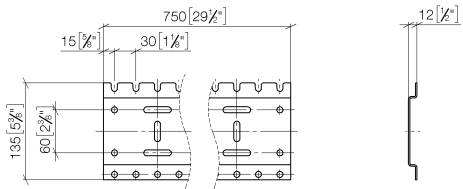

## xGRID Installation track 750 mm -

---

12 315 970 90

- width 750mm
- height 135 mm
- depth 12 mm
- retaining screws and plugs

More information about the xGRID installation track can be found in the planning appendix to the SYMETRICS brochure.

# xGRID Installation track 750 mm -

---

12 315 970 90

mm [inches]

xGRID Installation track 750 mm -

12 315 970 90

Spare parts list

No.	Item Number	Name	Quantity used	Delivery time
1	04 30 31 024 01 90	fixing set	1	2