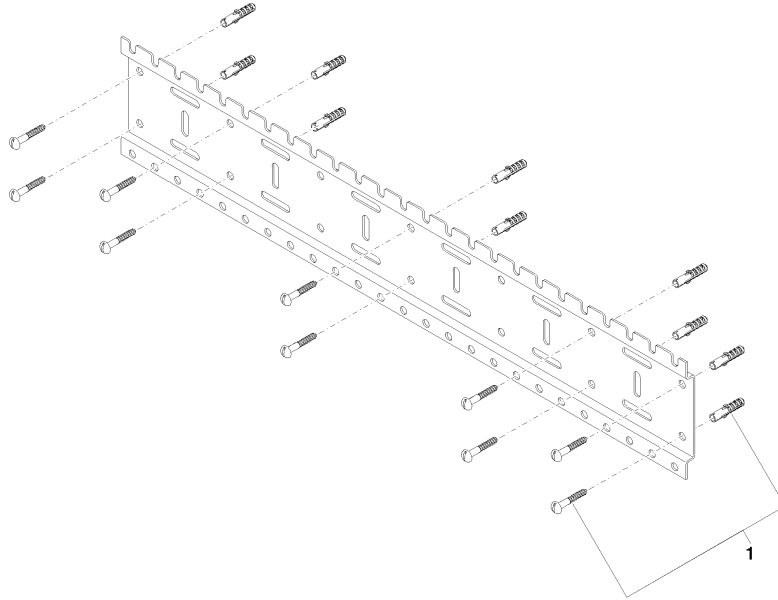

## xGRID Installation track 750 mm -

---

12 315 970 90

- width 750mm
- height 135 mm
- depth 12 mm
- retaining screws and plugs

More information about the xGRID installation track can be found in the planning appendix to the SYMETRICS brochure.

# xGRID Installation track 750 mm -

---

12 315 970 90

mm [inches]

xGRID Installation track 750 mm -

12 315 970 90

Spare parts list

No.	Item Number	Name	Quantity used	Delivery time
1	04 30 31 024 01 90	fixing set	1	2